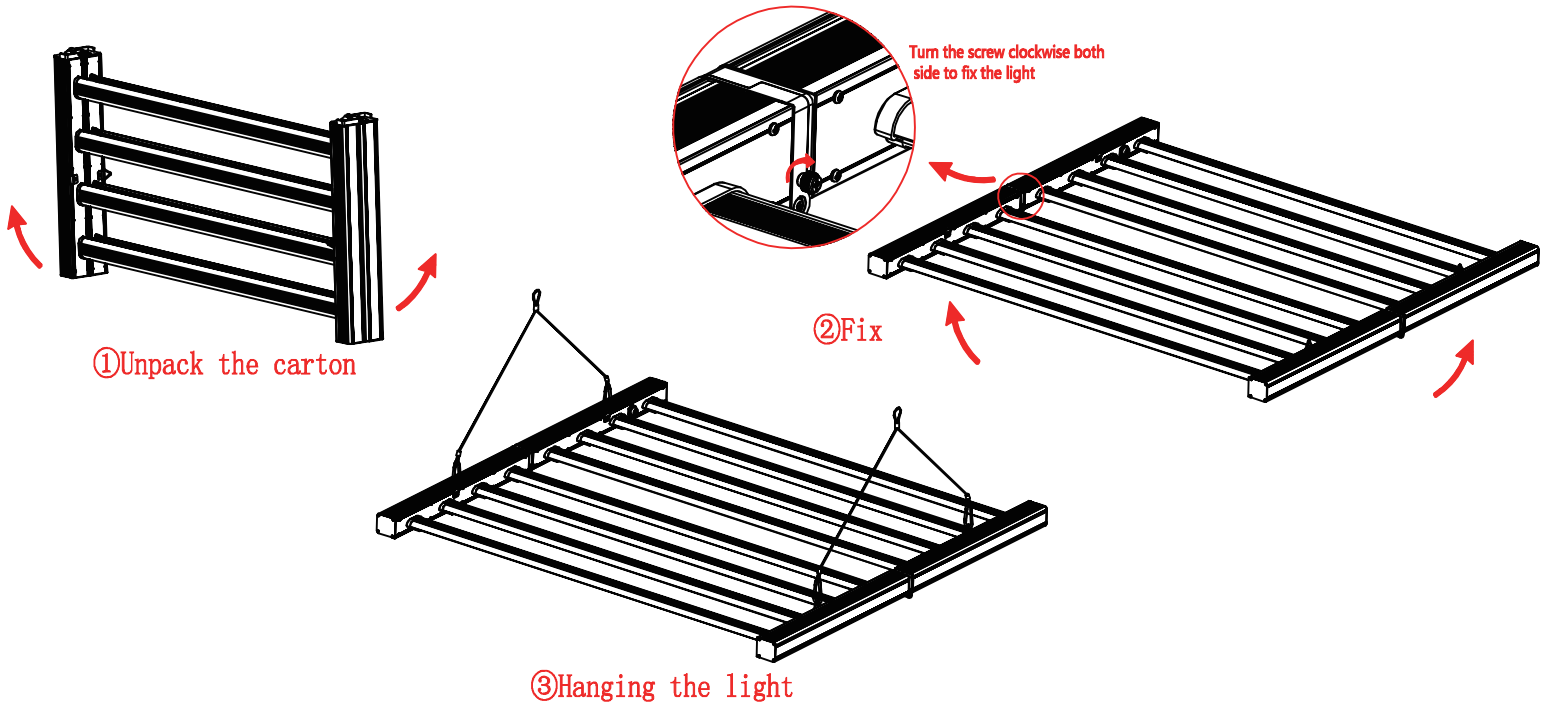

SPECIFICATIONS

Light Source	LED
Spectrum	47" x 43"
Light Output PPF	1872 $\mu\text{mol/s}$
Efficacy	2.6 $\mu\text{mol/J}$
AC Input Power	720W
AC Input Voltage	100-277V AC,50/60Hz
Light Distribution	120°
Mounting Height	6" -12" (15.2-30.5cm)Above Canopy
Thermal Management	Passive
Max. Ambient Temperature	113°F / 45°C
Dimming	0-10 V
Total Harmonic Distortion (THD)	< 15%
Lifetime	L90: > 50,000hrs
IP Rating	IP65
Certifications	UL 8800,UL 1598 Wet Location
Warranty	5 Year Standard Warranty

NOMINAL ELECTRICAL AC INPUT*

AC VOLTAGE	120V	240V	277V
AC Current	6.25A	3.0A	2.6A
AC Power	750W	720W	720W
Power Factor	0.98	0.95	0.92

SPECTRA

DIMENSIONS

Part	Length	Width	Height	Weight
Light Fixture	47.24" 1200mm	43.3" 1100mm	1.96" 50mm	27.6lbs 12.5 kg

[TOP VIEW]

Installation

Product details