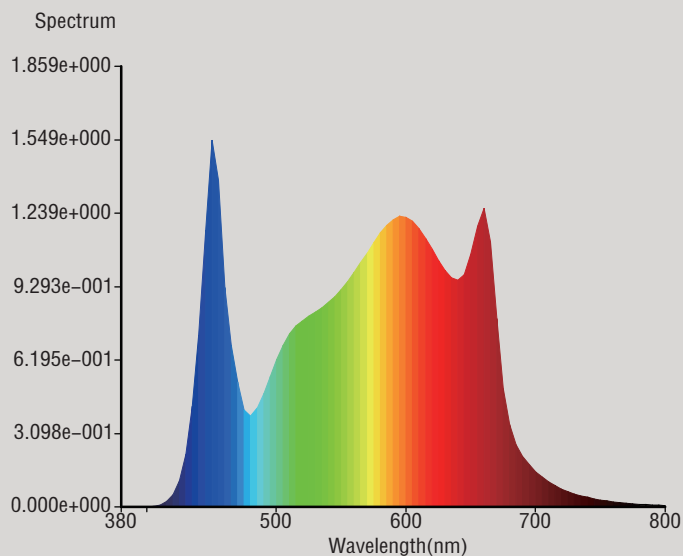

SPECIFICATIONS

Light Source	LED
Spectrum	47" x 43"
Light Output PPF	1872 $\mu\text{mol/s}$
Efficacy	2.6 $\mu\text{mol/J}$
AC Input Power	720W
AC Input Voltage	100-277V AC,50/60Hz
Light Distribution	120°
Mounting Height	6" -12" (15.2-30.5cm)Above Canopy
Thermal Management	Passive
Max. Ambient Temperature	113°F / 45°C
Dimming	0-10 V
Total Harmonic Distortion (THD)	< 15%
Lifetime	L90: > 50,000hrs
IP Rating	IP65
Certifications	UL 8800,UL 1598 Wet Location
Warranty	5 Year Standard Warranty

NOMINAL ELECTRICAL AC INPUT*

AC VOLTAGE	120V	240V	277V
AC Current	6.25A	3.0A	2.6A
AC Power	750W	720W	720W
Power Factor	0.98	0.95	0.92

SPECTRA

DIMENSIONS

Part	Length	Width	Height	Weight
Light Fixture	47.24" 1200mm	43.3" 1100mm	1.96" 50mm	27.6lbs 12.5 kg