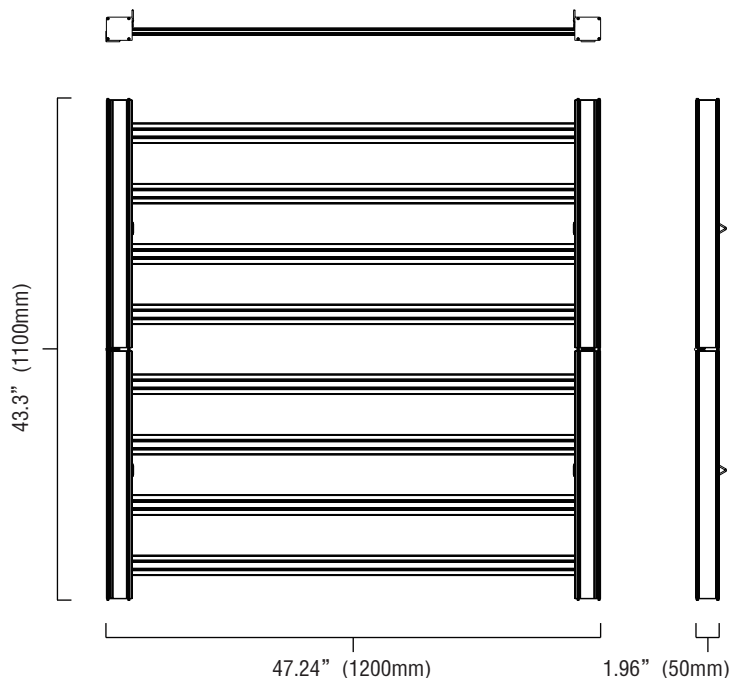

DIMENSIONS

Part	Length	Width	Height	Weight
Light Fixture	47.24" 1200mm	43.3" 1100mm	1.96" 50mm	27.6lbs 12.5 kg

[TOP VIEW]