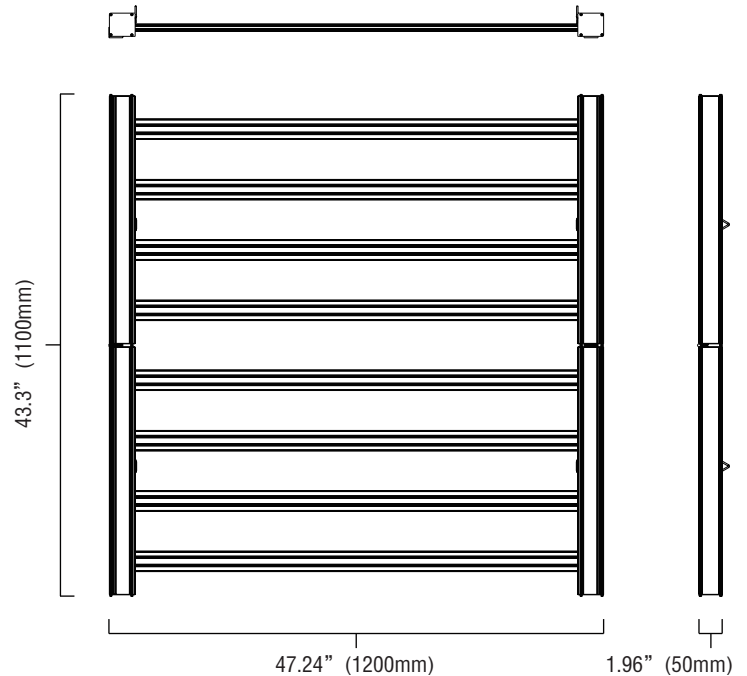

SPECIFICATIONS

Light Source	LED
Spectrum	47" x 43"
Light Output PPF	1700 $\mu\text{mol/s}$
Efficacy	2.6 $\mu\text{mol/J}$
AC Input Power	650W
AC Input Voltage	100-277V AC,50/60Hz
Light Distribution	120°
Mounting Height	6" -12" (15.2-30.5cm)Above Canopy
Thermal Management	Passive
Max. Ambient Temperature	113°F / 45°C
Dimming	0-10 V
Total Harmonic Distortion (THD)	< 15%
Lifetime	L90: > 50,000hrs
IP Rating	IP65
Certifications	UL 8800,UL 1598 Wet Location
Warranty	5 Year Standard Warranty

Product is Wattage adjustable product, can be adjusted from 10W to 650W

NOMINAL ELECTRICAL AC INPUT*

AC VOLTAGE	120V	240V	277V
AC Current	5.6A	2.9A	2.5A
AC Power	680W	650W	650W
Power Factor	0.98	0.95	0.92

SPECTRA

DIMENSIONS

Part	Length	Width	Height	Weight
Light Fixture	47.24" 1200mm	43.3" 1100mm	1.96" 50mm	27.6lbs 12.5 kg

[TOP VIEW]

Installation

Product details