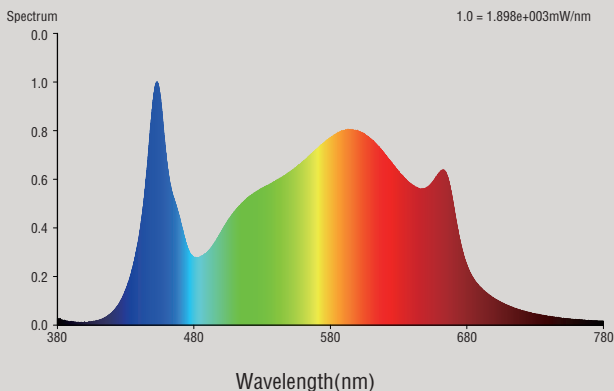

SPECIFICATIONS

Light Source	LED
Spectrum	47" x 43"
Light Output PPF	1700 $\mu\text{mol/s}$
Efficacy	2.6 $\mu\text{mol/J}$
AC Input Power	650W
AC Input Voltage	100-277V AC,50/60Hz
Light Distribution	120°
Mounting Height	6" -12" (15.2-30.5cm)Above Canopy
Thermal Management	Passive
Max. Ambient Temperature	113°F / 45°C
Dimming	0-10 V
Total Harmonic Distortion (THD)	< 15%
Lifetime	L90: > 50,000hrs
IP Rating	IP65
Certifications	UL 8800,UL 1598 Wet Location
Warranty	5 Year Standard Warranty

SPECTRA

DIMENSIONS

Part	Length	Width	Height	Weight
Light Fixture	47.24" 1200mm	43.3" 1100mm	1.96" 50mm	27.6lbs 12.5 kg

[TOP VIEW]

Installation

Product details