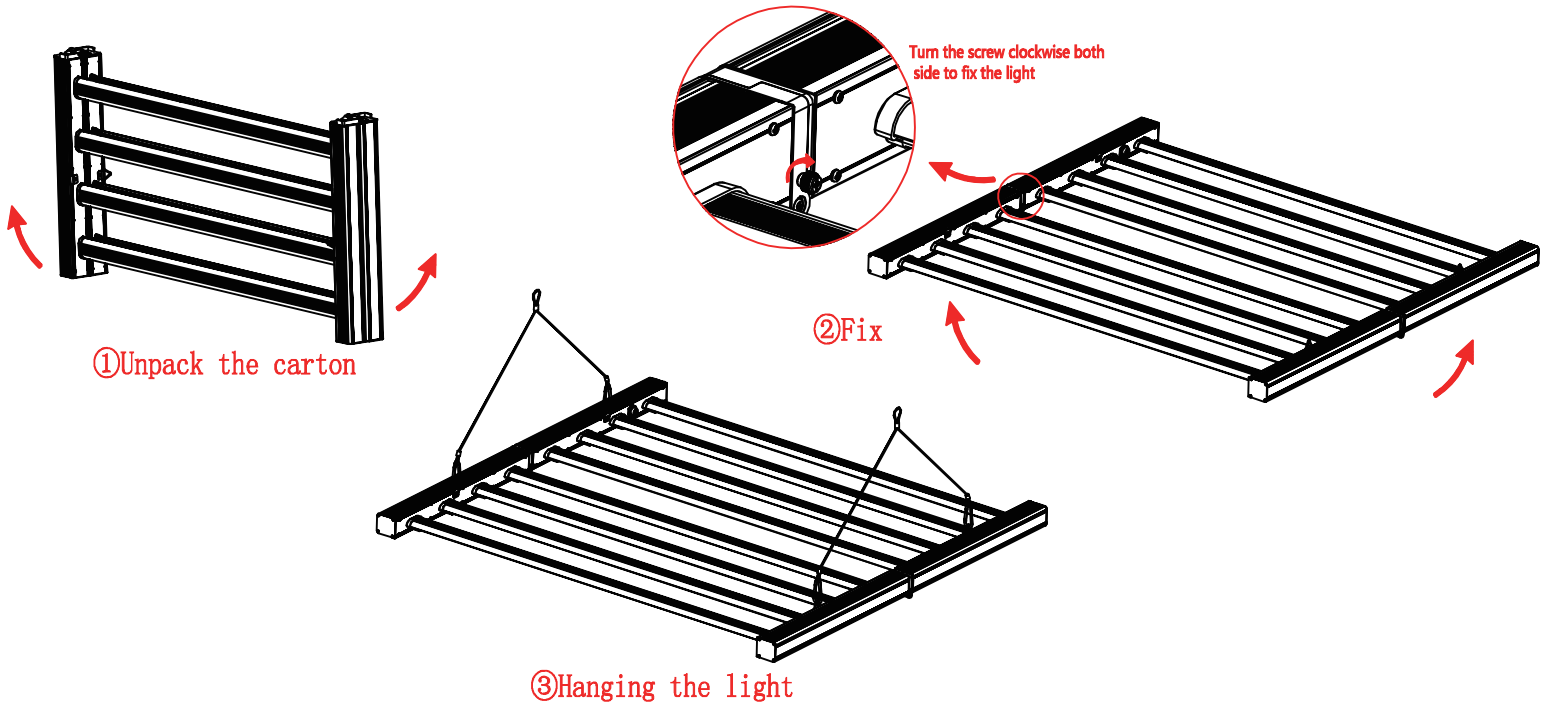

SPECIFICATIONS

Light Source	LED
Spectrum	47" x 43"
Light Output PPF	1700 $\mu\text{mol/s}$
Efficacy	2.6 $\mu\text{mol/J}$
AC Input Power	650W
AC Input Voltage	100-277V AC,50/60Hz
Light Distribution	120°
Mounting Height	6" -12" (15.2-30.5cm)Above Canopy
Thermal Management	Passive
Max. Ambient Temperature	113°F / 45°C
Dimming	0-10 V
Total Harmonic Distortion (THD)	< 15%
Lifetime	L90: > 50,000hrs
IP Rating	IP65
Certifications	UL 8800,UL 1598 Wet Location
Warranty	5 Year Standard Warranty

SPECTRA

DIMENSIONS

Part	Length	Width	Height	Weight
Light Fixture	47.24" 1200mm	43.3" 1100mm	1.96" 50mm	27.6lbs 12.5 kg

[TOP VIEW]

Installation

Product details